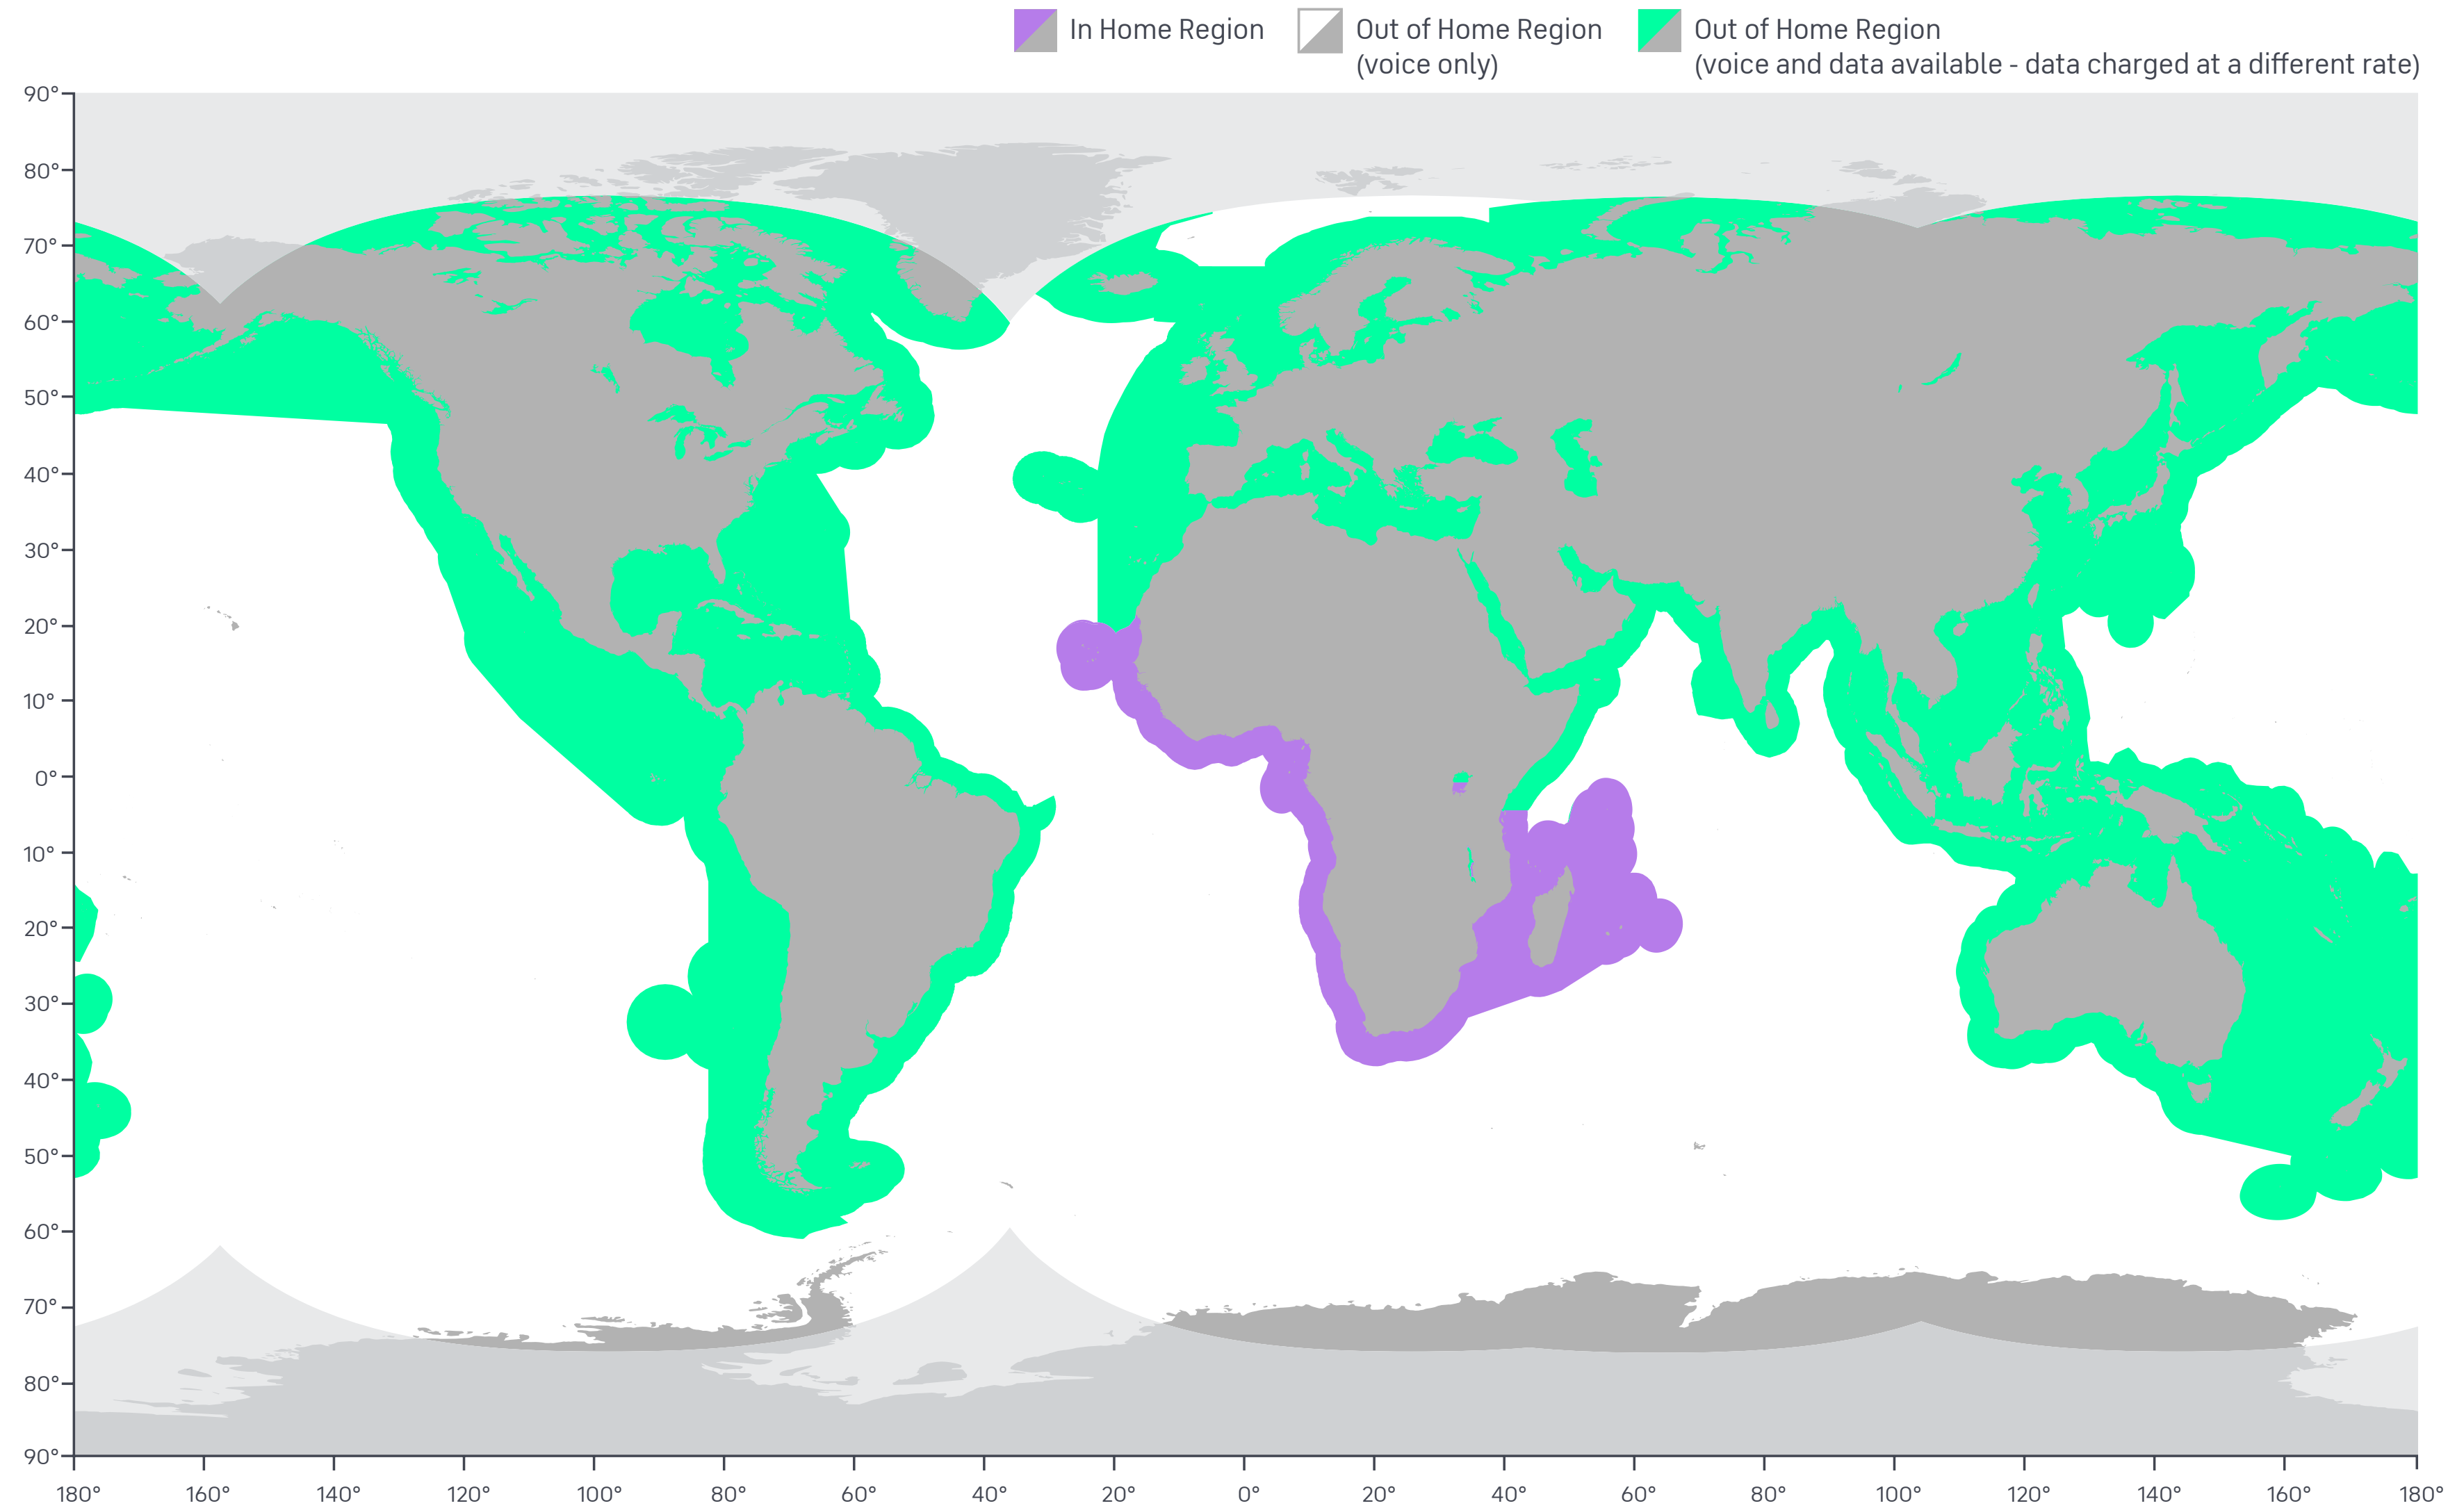

OUR COVERAGE

FLEET ONE SUB SAHARAN
LEISURE REGIONAL PLAN

[INMARSAT.COM/MARITIME](https://www.inmarsat.com/maritime)

This map is for general information purposes only and no guarantee is given of accuracy or fitness for a particular use. Coverage is subject to change at any time. Fleet One Sub Saharan leisure regional plan coverage May 2020.